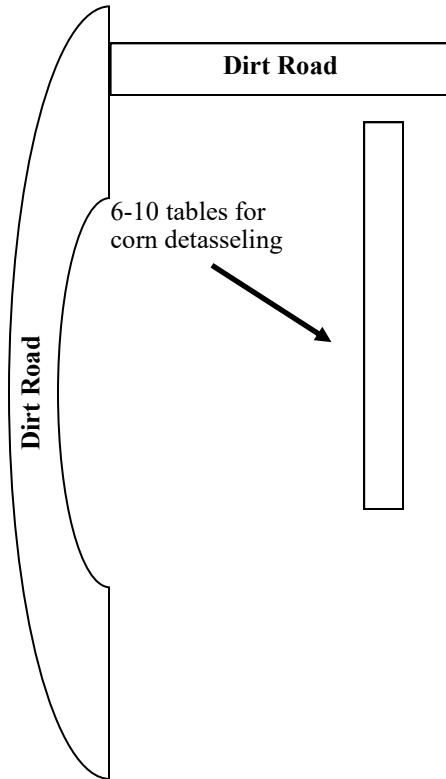

CORN DAYS TO GO AUGUST 8, 2020

The drive-through path will be marked by enter only and exit only signs, as well as tape and cones to direct the flow of traffic. Cars will pick up corn curbside. People will not exit their vehicles

Volunteer Parking

N
O
R
T
H

B
R
O
W
N

R
O
A
D

WATERTOWN ROAD