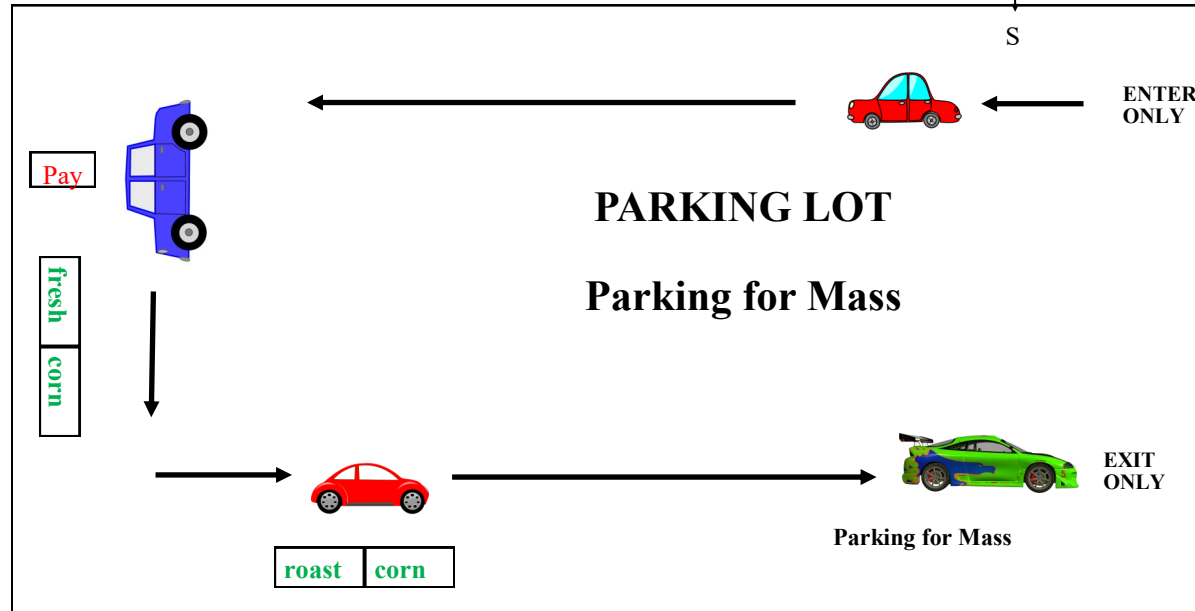

CORN DAYS TO GO AUGUST 8, 2020

The drive-through path will be marked by enter only and exit only signs, as well as tape and cones to direct the flow of traffic. Cars will pick up corn curbside. People will not exit their vehicles

Volunteer Parking

N
O
R
T
H

B
R
O
W
N

R
O
A
D

WATERTOWN ROAD